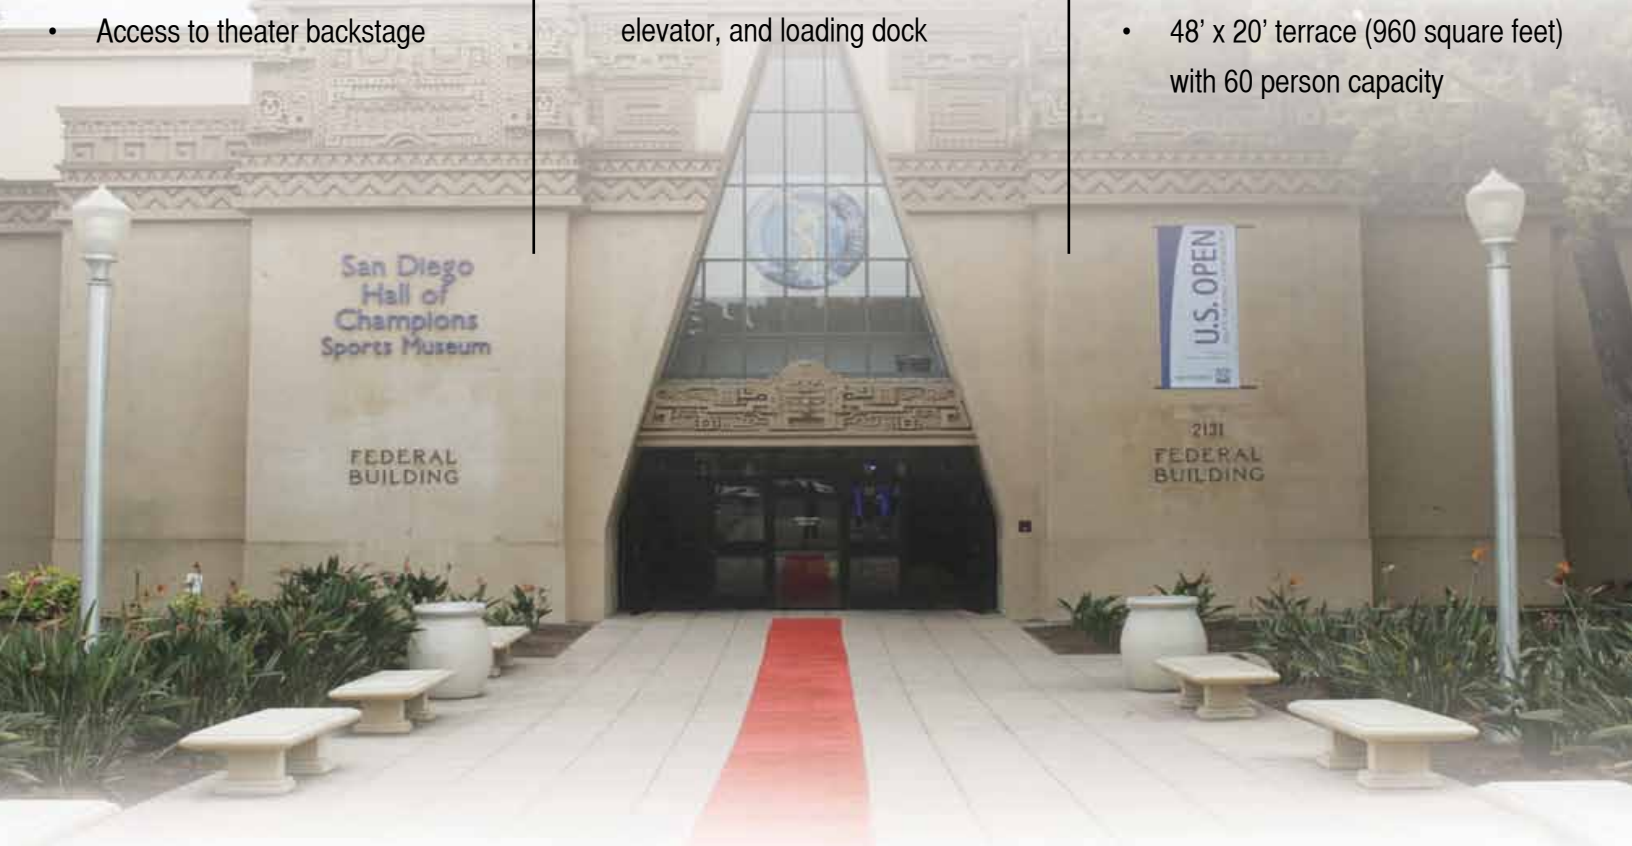

MAIN LEVEL

CENTER COURT

- Banquet-style seating for 400 people
- Theater-style seating for 500 people
- Standing Reception for up to 1,200 people
- 57' x 46' dance floor (2,622 square feet)
- 30' ceilings with a surrounding balcony
- Video screen package available for rent
- Decorative sails available
- Upper mezzanine available with rental
- Access to museum exhibits, freight elevator, and loading dock

UPPER LEVEL

SAN DIEGO SPORTS

COMMISSION BOARDROOM

- U-shaped boardroom-style table
- 40 seats
- 40' x 24' room (960 square feet)
- Drop down video screen
- Dry erase board
- Attached catering prep area with sink

WALTER ZABLE BANQUET ROOM & TERRACE

- Banquet-style seating for 120 people
- 67' x 35' room (2,548 square feet) with 12.5' ceiling
- 48' x 20' terrace (960 square feet) with 60 person capacity

JOIN US IN THE COMPANY OF CHAMPIONS!