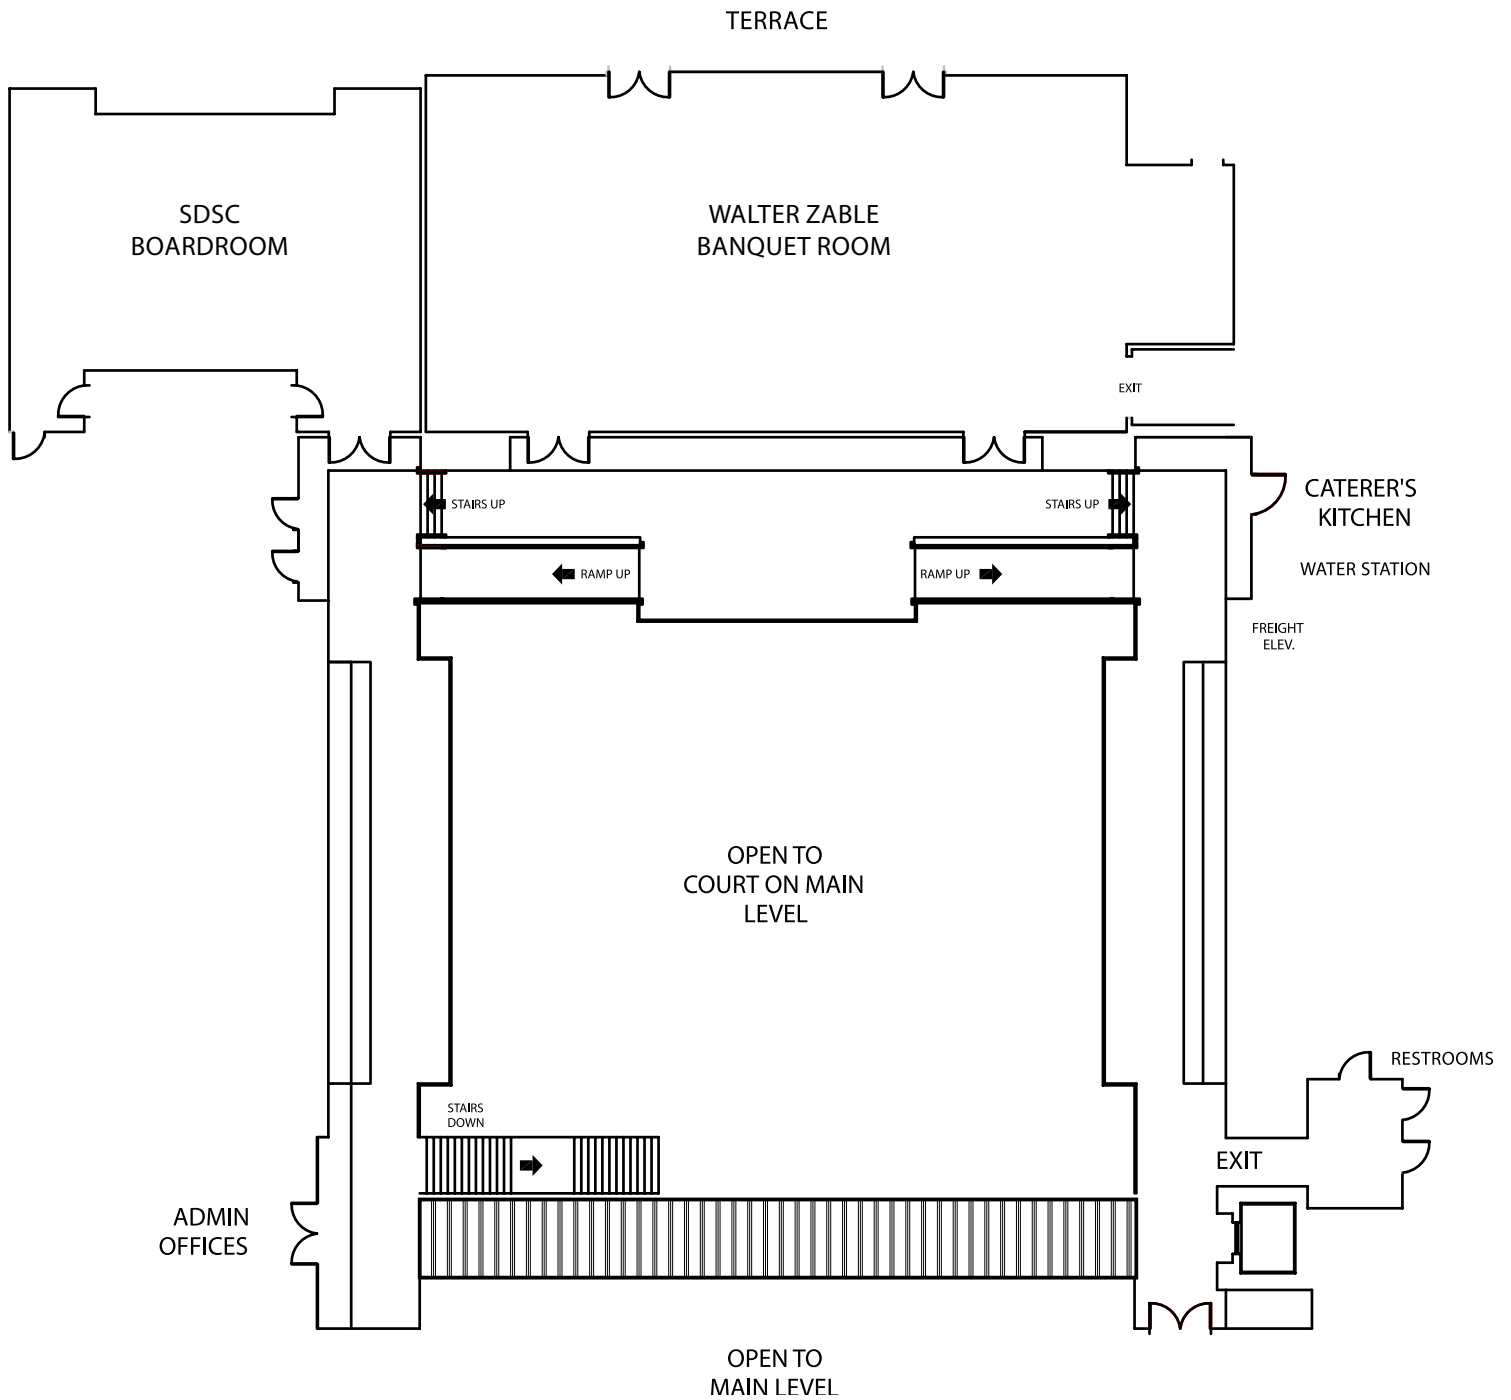

VENUE SPECIFICATIONS

UPPER LEVEL

619.699.2309

Book Your Event Today!

sdhoc.com