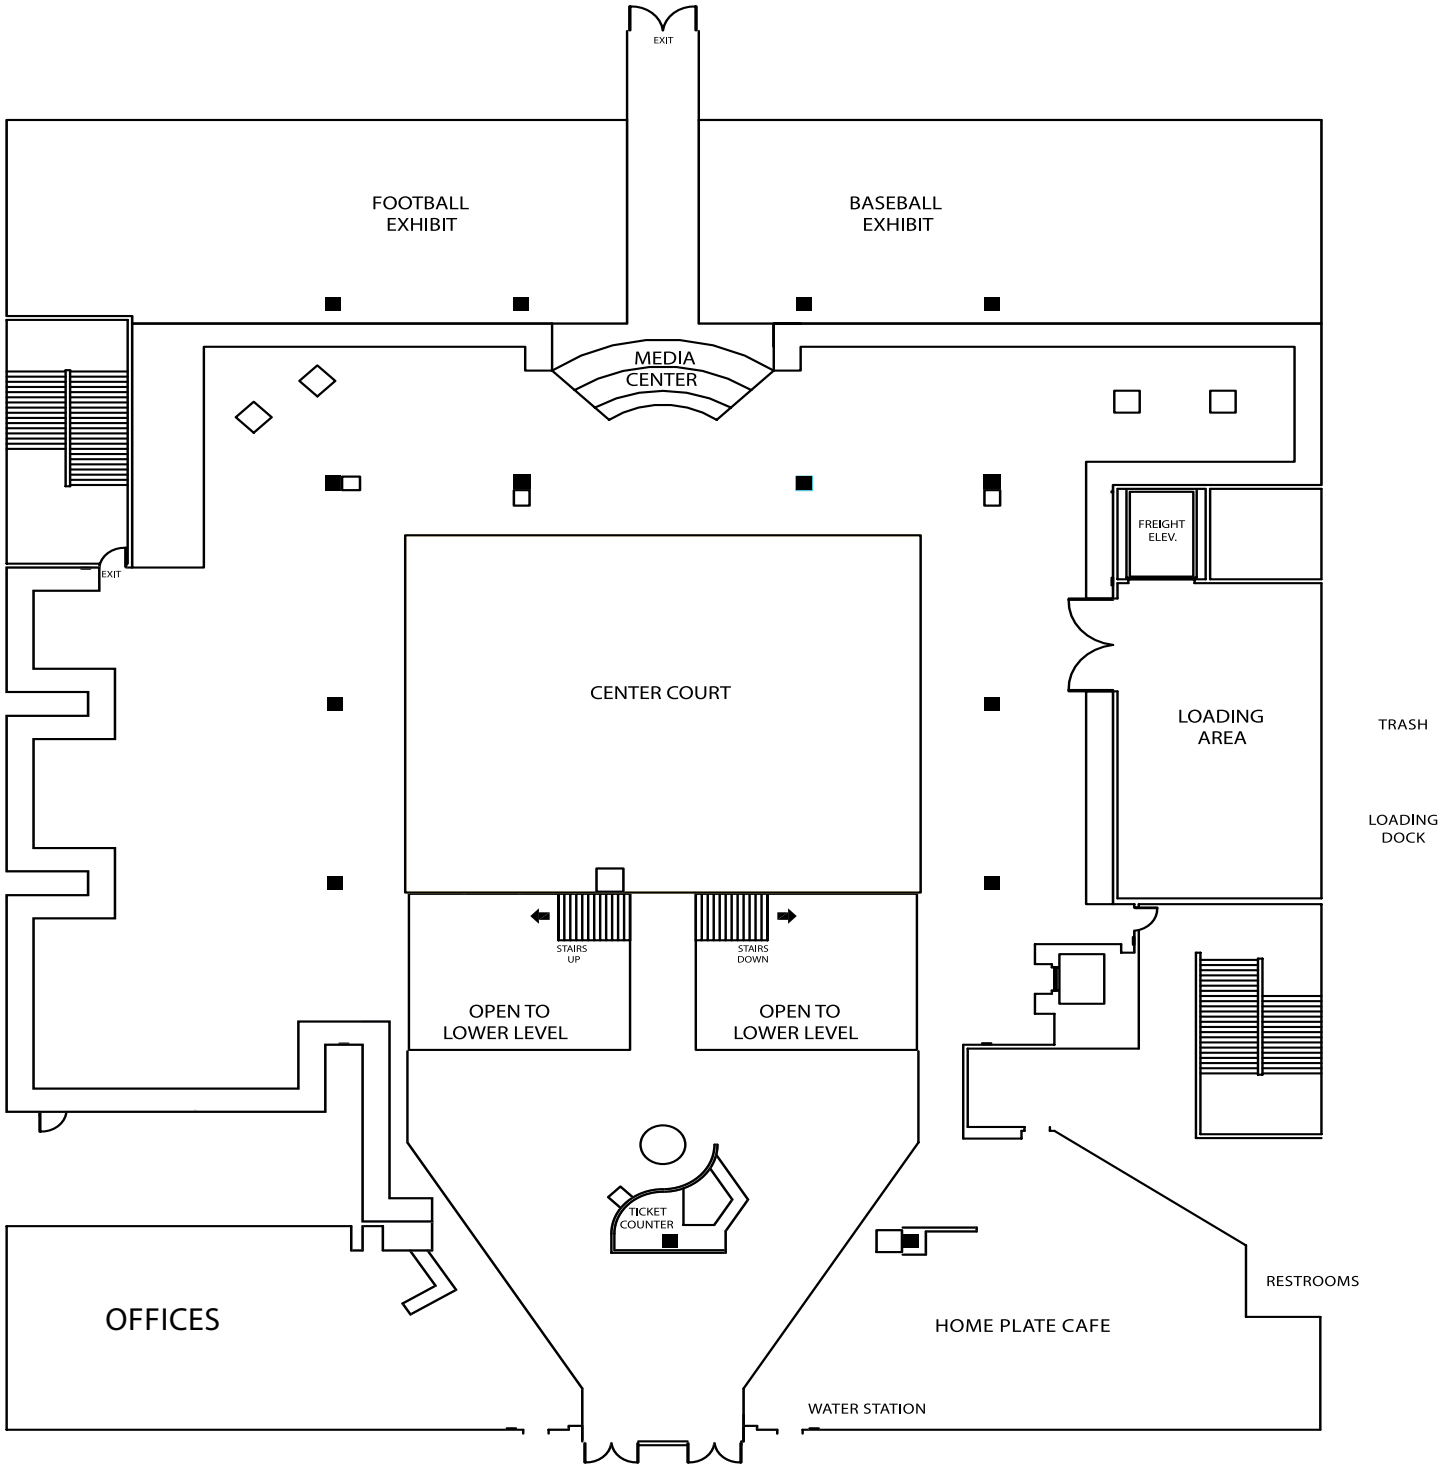

MAIN LEVEL

VENUE SPECIFICATIONS

619.699.2309

Book Your Event Today!

sdhoc.com

LOWER LEVEL

SPORTS THEATER

- 150 stadium-style seating with eight (8) ADA seats
- 31' x 9' stage (279 square feet)

THEATER FOYER & SAILING EXHIBIT

- 86' x 46' reception area (3,956 square feet)
- Included with any lower level rental
- America's Cup Room

LOWER LEVEL GALLERY

- Banquet-style seating for 350 people
- 85' x 38' room (4,784 square feet)
- Access to theater backstage

MAIN LEVEL

CENTER COURT

- Banquet-style seating for 400 people
- Theater-style seating for 500 people
- Standing Reception for up to 1,200 people
- 57' x 46' dance floor (2,622 square feet)
- 30' ceilings with a surrounding balcony
- Video screen package available for rent
- Decorative sails available
- Upper mezzanine available with rental
- Access to museum exhibits, freight elevator, and loading dock