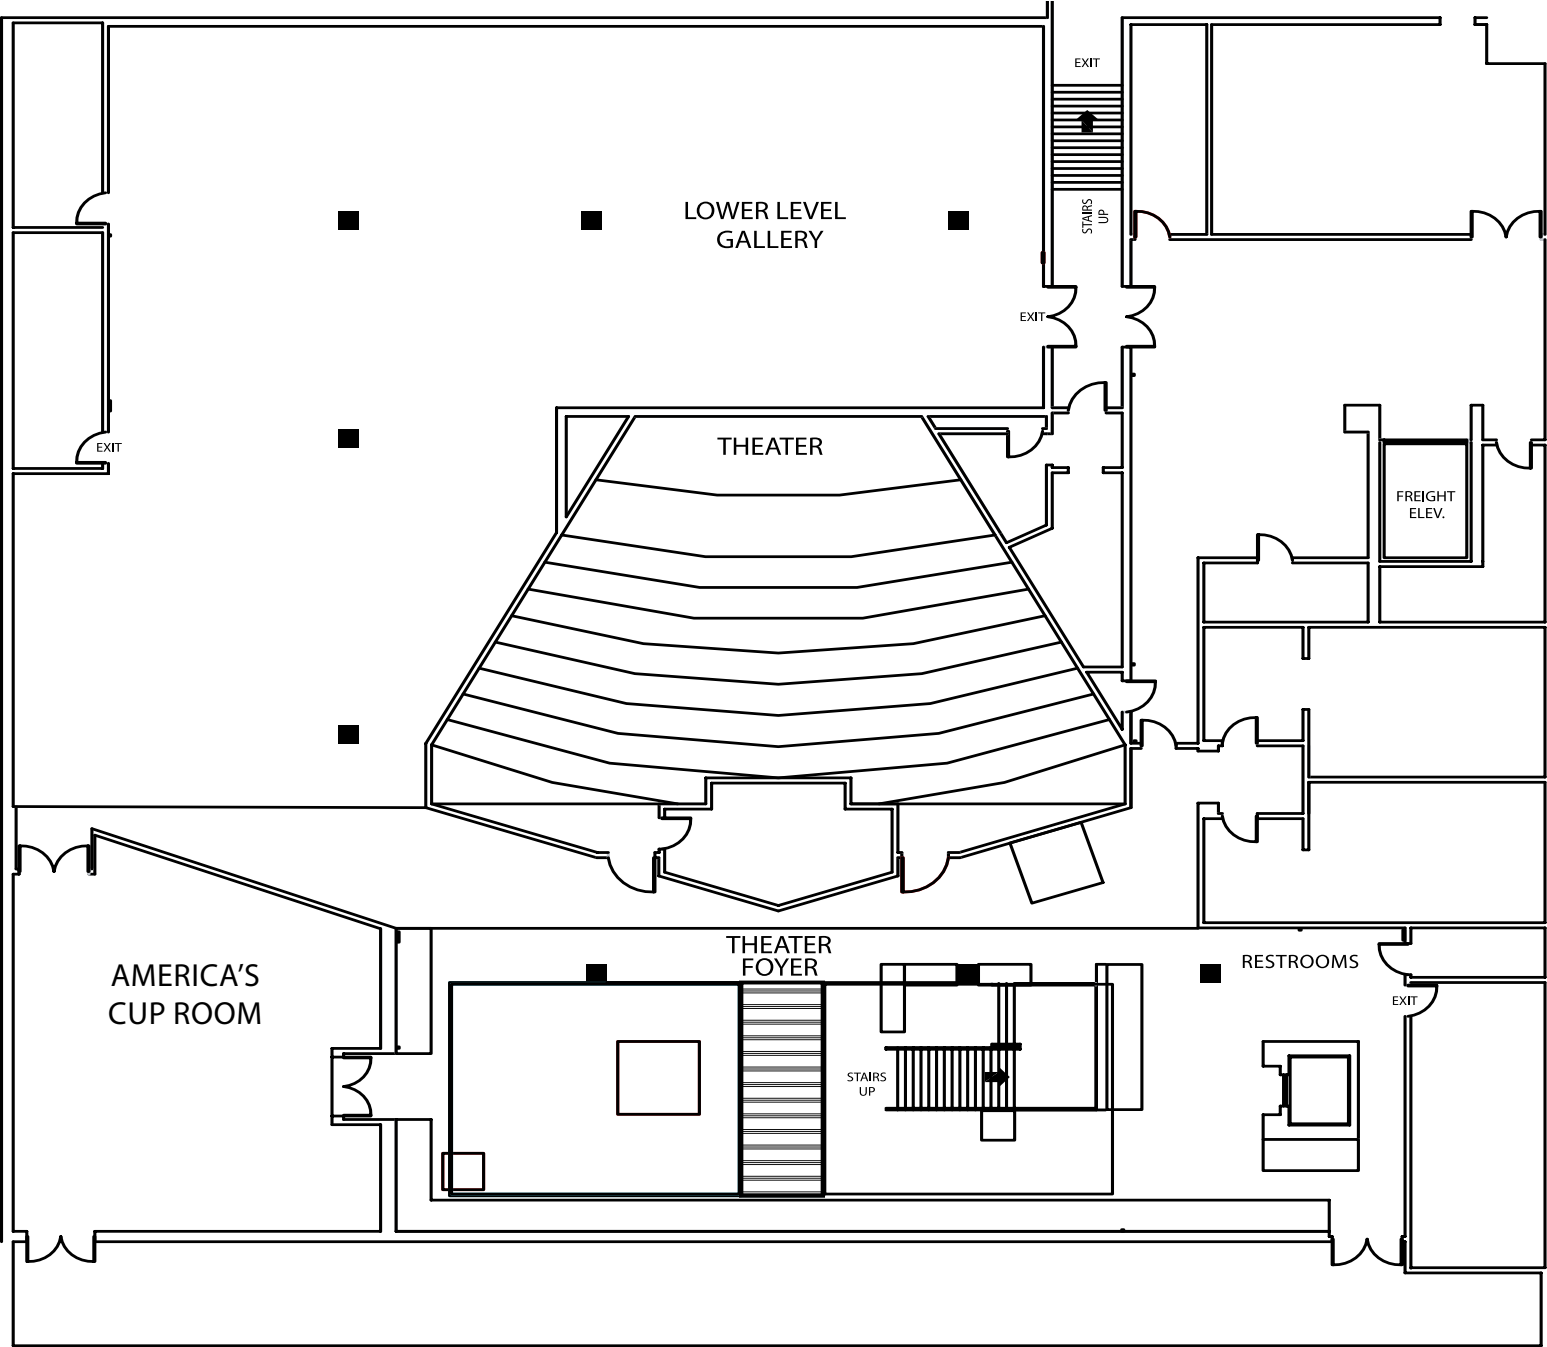

MAIN LEVEL

VENUE SPECIFICATIONS

619.699.2309

Book Your Event Today!

sdhoc.com

LOWER LEVEL

SPORTS THEATER

- 150 stadium-style seating with eight (8) ADA seats
- 31' x 9' stage (279 square feet)

THEATER FOYER & SAILING EXHIBIT

- 86' x 46' reception area (3,956 square feet)
- Included with any lower level rental
- America's Cup Room

LOWER LEVEL GALLERY

- Banquet-style seating for 350 people
- 85' x 38' room (4,784 square feet)
- Access to theater backstage

MAIN LEVEL

CENTER COURT

- Banquet-style seating for 400 people
- Theater-style seating for 500 people
- Standing Reception for up to 1,200 people
- 57' x 46' dance floor (2,622 square feet)
- 30' ceilings with a surrounding balcony
- Video screen package available for rent
- Decorative sails available
- Upper mezzanine available with rental
- Access to museum exhibits, freight elevator, and loading dock